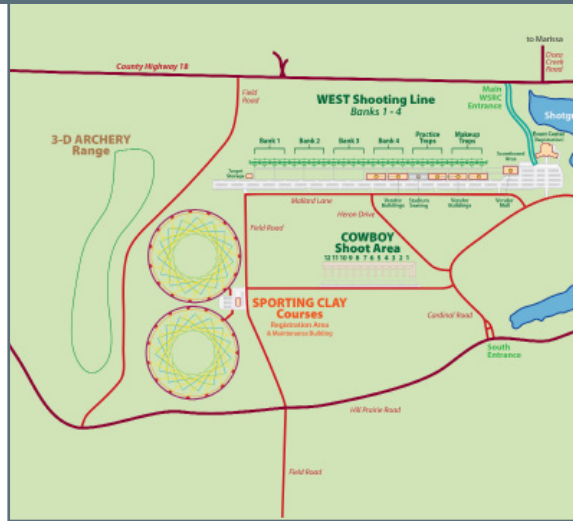

- company logo on station sign, listing in program

Individual Shooter .....\$85

Individual Youth Shooter .....\$70

- participants age 18 and under

HOW TO GET THERE

From Highway 15 east, once through Marissa, State Route 15 becomes Main Street. Stay on North Main Street which becomes Doza Creek Road. Turn right on to County Road 18. Take the first left on to Main Event Center Lane and follow signs to the sporting clays field.