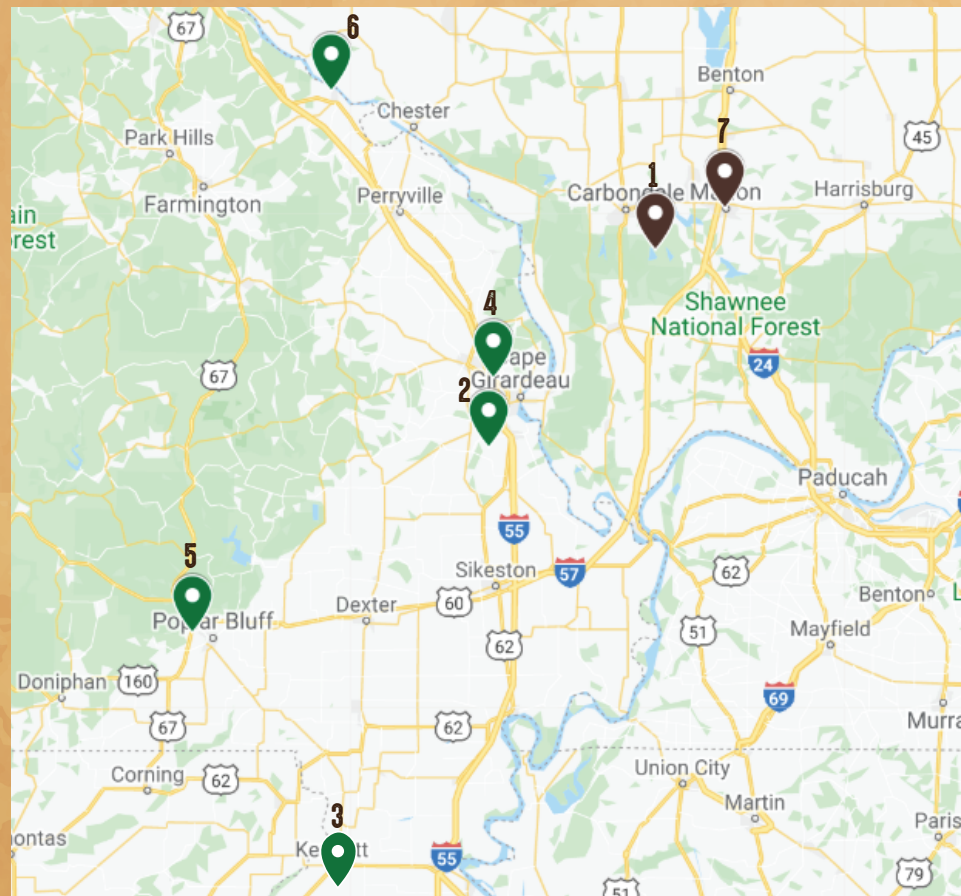

2020 JURASSIC EXPLORERS CUB SCOUT SUMMER CAMP

REGISTER BY APRIL 8 TO SAVE \$10-20 PER SCOUT!

CUB SCOUT DAY & TWILIGHT CAMPS

District	Date	Camp	Time
1. Egyptian/Big Muddy	June 11-13	Pine Ridge	9 AM-4 PM
2. Shawnee	June 15-19	Chaffee Elks Park	M-Th 9 AM-3 PM, F 3-8 PM
3. Cherokee	June 22-24	Kennett Scout Hut	9 AM-2 PM
4. Shawnee	June 22-26	Cape/Jackson Day Camp	8:30 AM-4 PM
5. Sioux	July 13-17	New Covenant Church in Poplar Bluff	5:30-8:30 PM
6. Ozark Trailblazers	July 20-24	St. Genevieve County Fair Grounds	5:30-8:30 PM
7. Egyptian	July 30-Aug. 1	Egyptian District STEM Camp	8:45 AM-4 PM

*Leadership provided camps

Day camps \$80; Twilight camps \$65

GRIZZLY DAY CAMPS AT BEAUMONT SCOUT RESERVATION

For Cub Scouts & siblings; \$115 per participant

Activities revolve around each unique theme in crafts and outdoor activities. Leadership is provided by a paid staff, but parents are welcome to attend and participate with their kids. (Tigers must attend with an adult partner.) *Before/After Care is available for an additional fee.*

Camp May, (Beaumont Scout Reservation): June 14-17, June 18-21, June 28-July 1, July 12-15, July 16-19

Camp Warren Levis: June 4-7, 11-14, 18-21, 25-28

Pine Ridge: July 12-15

WEBELOS MINI WEEK CAMP

For Cub Scouts going into grades 4-5

Camp May (Beaumont Scout Reservation): June 13-14, June 27-28, July 11-12

S bar F Scout Ranch: July 18-19

Camp Lewallen: June 27-28

RHODES FRANCE CUB SCOUT SUMMER CAMP

New for all Cub Scouts, including Lions, plus their parents & siblings