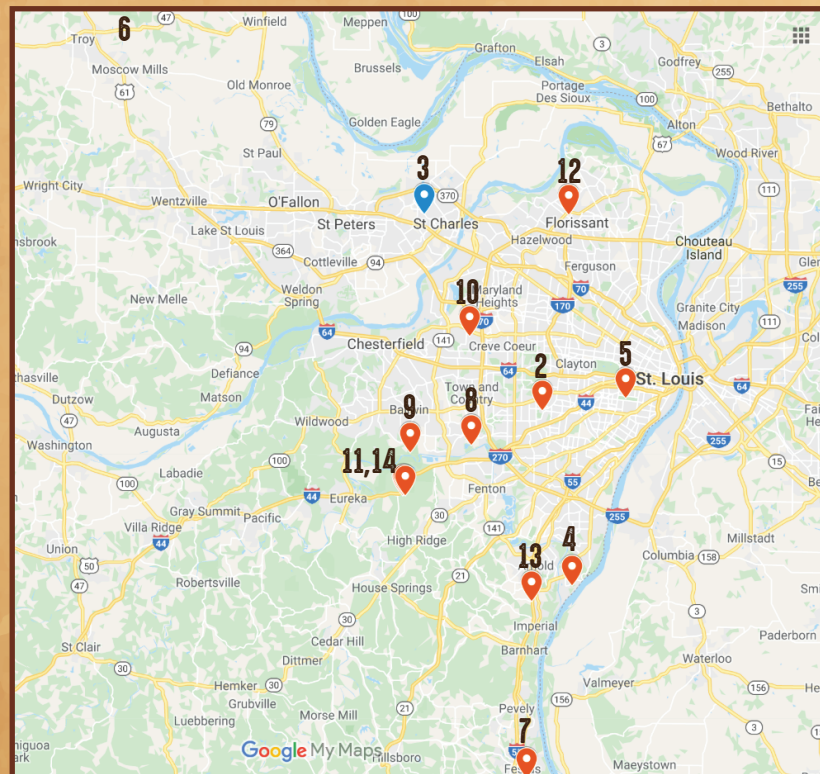

2020 JURASSIC EXPLORERS CUB SCOUT SUMMER CAMP

REGISTER BY APRIL 8 TO SAVE \$10-20 PER SCOUT!

CUB SCOUT DAY & TWILIGHT CAMPS

District	Date	Camp	Time
1. Boone Trails	June 1-5	STEM Twilight Camp	5:30-8:30 PM
2. New Horizons	June 1-5	Larson Park	9 AM-3 PM
3. *Boone Trails	June 15-19	McNair Park	9 AM-4 PM
4. Gravois Trail	June 15-18	Bee Tree Park	5:30-8:30 PM
5. Thunderbird	June 15-18	Tower Grove Park	5:30-8:30 PM
6. Boone Trails	July 6-10	Lincoln County Twilight Camp	5:30-8:30 PM
7. River Trails	July 6-10	Festus Day Camp-Festus/Crystal City Elks Lodge #1721	9 AM-4 PM
8. Gravois Trail	July 13-16	Simpson Park	5:30-8:30 PM
9. *New Horizons	July 13-17	Castlewood State Park	9 AM-4 PM
10. New Horizons	July 13-17	Millennium Park	6-9 PM
11. Council	July 20-23	Camp Nova (Council STEM camp)	5:30-8:30 PM
12. North Star	July 20-24	Florissant Knights of Columbus	9 AM-4 PM
13. River Trails	July 20-24	Arnold Day Camp-Arnold Elks Lodge	9 AM-4 PM
14. River Trails	July 27-31	Beaumont Shooting Sports Twilight Camp	5:30-8:30 PM

Day camps \$80; Twilight camps \$65
*leadership provided camps

GRIZZLY DAY CAMPS AT BEAUMONT SCOUT RESERVATION

For Cub Scouts & siblings; \$115 per participant

Activities revolve around each unique theme in crafts and outdoor activities. Leadership is provided by a paid staff, but parents are welcome to attend and participate with their kids. (Tigers must attend with an adult partner.) Before/After Care is available for an additional fee.

Camp May, (Beaumont Scout Reservation): June 14-17, June 18-21, June 28-July 1, July 12-15, July 16-19

Camp Warren Levis: June 4-7, 11-14, 18-21, 25-28

Pine Ridge: July 12-15

WEBELOS MINI WEEK CAMP

For Cub Scouts going into grades 4-5

Camp May (Beaumont Scout Reservation): June 13-14, June 27-28, July 11-12

S bar F Scout Ranch: July 18-19

Camp Lewallen: June 27-28

RHODES FRANCE CUB SCOUT SUMMER CAMP

New for all Cub Scouts, including Lions, plus their parents & siblings