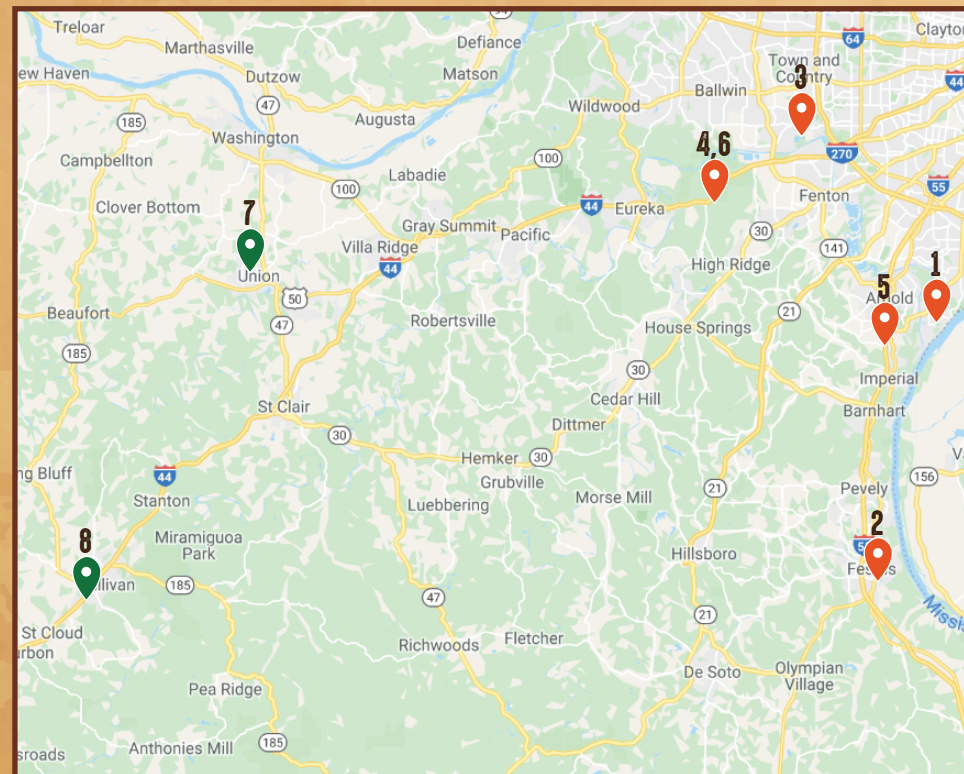

2020 JURASSIC EXPLORERS CUB SCOUT SUMMER CAMP

REGISTER BY APRIL 8 TO SAVE $10-20 PER SCOUT!

CUB SCOUT DAY & TWILIGHT CAMPS

District	Date	Camp	Time
1. Gravois Trail	June 15-18	Bee Tree Park	5:30-8:30 PM
2. River Trails	July 6-10	Festus Day Camp-Festus/Crystal City Elks Lodge #1721	9 AM-4 PM
3. Gravois Trail	July 13-16	Simpson Park	5:30-8:30 PM
4. Council	July 20-23	Camp Nova (Council STEM camp)	5:30-8:30 PM
5. River Trails	July 20-24	Arnold Day Camp-Arnold Elks Lodge	9 AM-4 PM
6. River Trails	July 27-31	Beaumont Shooting Sports Twilight Camp	5:30-8:30 PM
7. Osage	July 27-31	Union City Park	9 AM-2 PM
8. Osage	July 27-31	Sullivan Evening Camp	5:30-9 PM

*leadership provided camps

Day camps $80; Twilight camps $65

GRIZZLY DAY CAMPS AT BEAUMONT SCOUT RESERVATION

For Cub Scouts & siblings; $115 per participant

Activities revolve around each unique theme in crafts and outdoor activities. Leadership is provided by a paid staff, but parents are welcome to attend and participate with their kids. (Tigers must attend with an adult partner.) *Before/After Care is available for an additional fee.*

July 6-10: Trains, Planes & Automobiles
July 13-17: Ultimate Grizzly Ninja Warriors

July 20-24: Chef Grizzly
July 27-31: Grizzly Mystery Detectives

CUB SCOUT OVERNIGHT CAMPS

CUB ADVENTURE CAMP

Half week for Cub Scouts going into grades 1-5; $175 per Scout ($185 per Scout at Camp Warren Levis*)

Camp May, (Beaumont Scout Reservation): June 14-17, June 18-21, June 28-July 1, July 12-15, July 16-19

Camp Warren Levis: June 4-7, 11-14, 18-21, 25-28

Pine Ridge: July 12-15

WEBELOS MINI WEEK CAMP

For Cub Scouts going into grades 4-5

Pine Ridge Scout Camp ($175 per Scout): July 16-19

Rhodes France Scout Reservation ($145 per Scout): July 30-Aug. 2

WEBELOS/ARROW OF LIGHT WEEK-LONG CAMP

For Cub Scouts going into grades 4-5; $300 per Scout

Camp May (Beaumont Scout Reservation): June 7-12, June 21-26, July 5-10

FAMILY CAMP

For all Cub Scouts, including Lions, plus their parents & siblings; $35 per Scout; includes all meals, program supplies, staff, and patch

Camp May (Beaumont Scout Reservation): June 13-14, June 27-28, July 11-12

S bar F Scout Ranch: July 18-19

Camp Lewallen: June 27-28

RHODES FRANCE CUB SCOUT SUMMER CAMP

New for all Cub Scouts, including Lions, plus their parents & siblings

$85 per Scout

July 17-19

VISIT STLBSA.ORG TO REGISTER

AND FOR ADDITIONAL CAMP DATES & LOCATIONS

GREATER ST. LOUIS AREA COUNCIL
BOY SCOUTS OF AMERICA

*Prices vary based on state-required minimum wage.