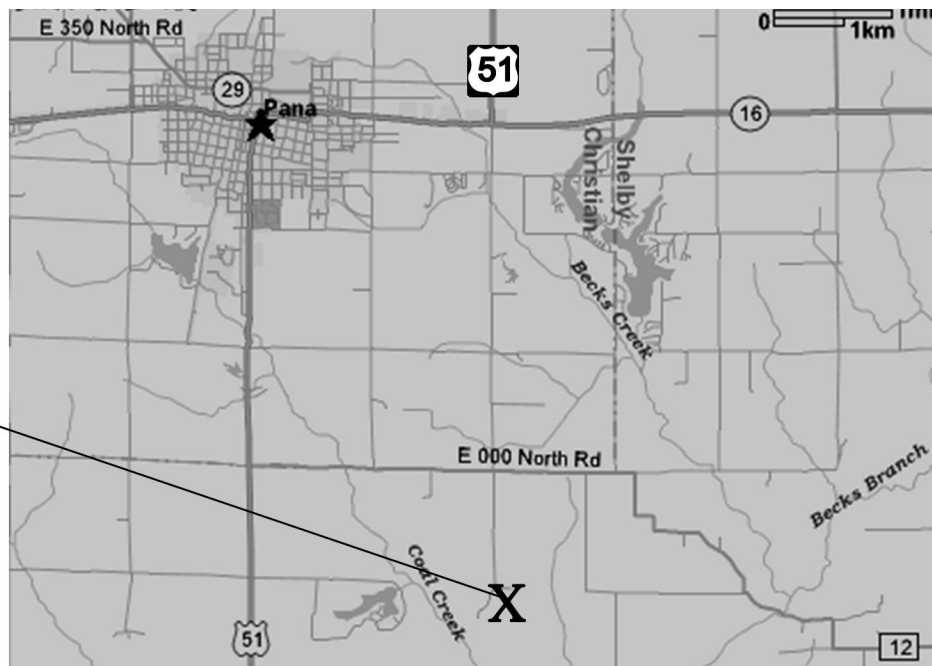

Map to Rhodes-France

Rhodes France
Scout Reservation

Rhodes France
Scout Reservation

From the West- Take Route 29 from Springfield toward Taylorville. Continue through Taylorville to Pana. Turn South onto Route 51 and travel to E 000 North Rd. Turn east on E 000 North Rd. Take the first right off of E 000 North Rd. and follow to Rhodes-France.

From the East - Take Route 16 to Pana. Turn south at the intersection of Route 51 and Route 16. This road will end at the camp gate.

From the North - Take Route 51 south to Route 16. Continue straight across Route 16. This road will end at the camp gate.