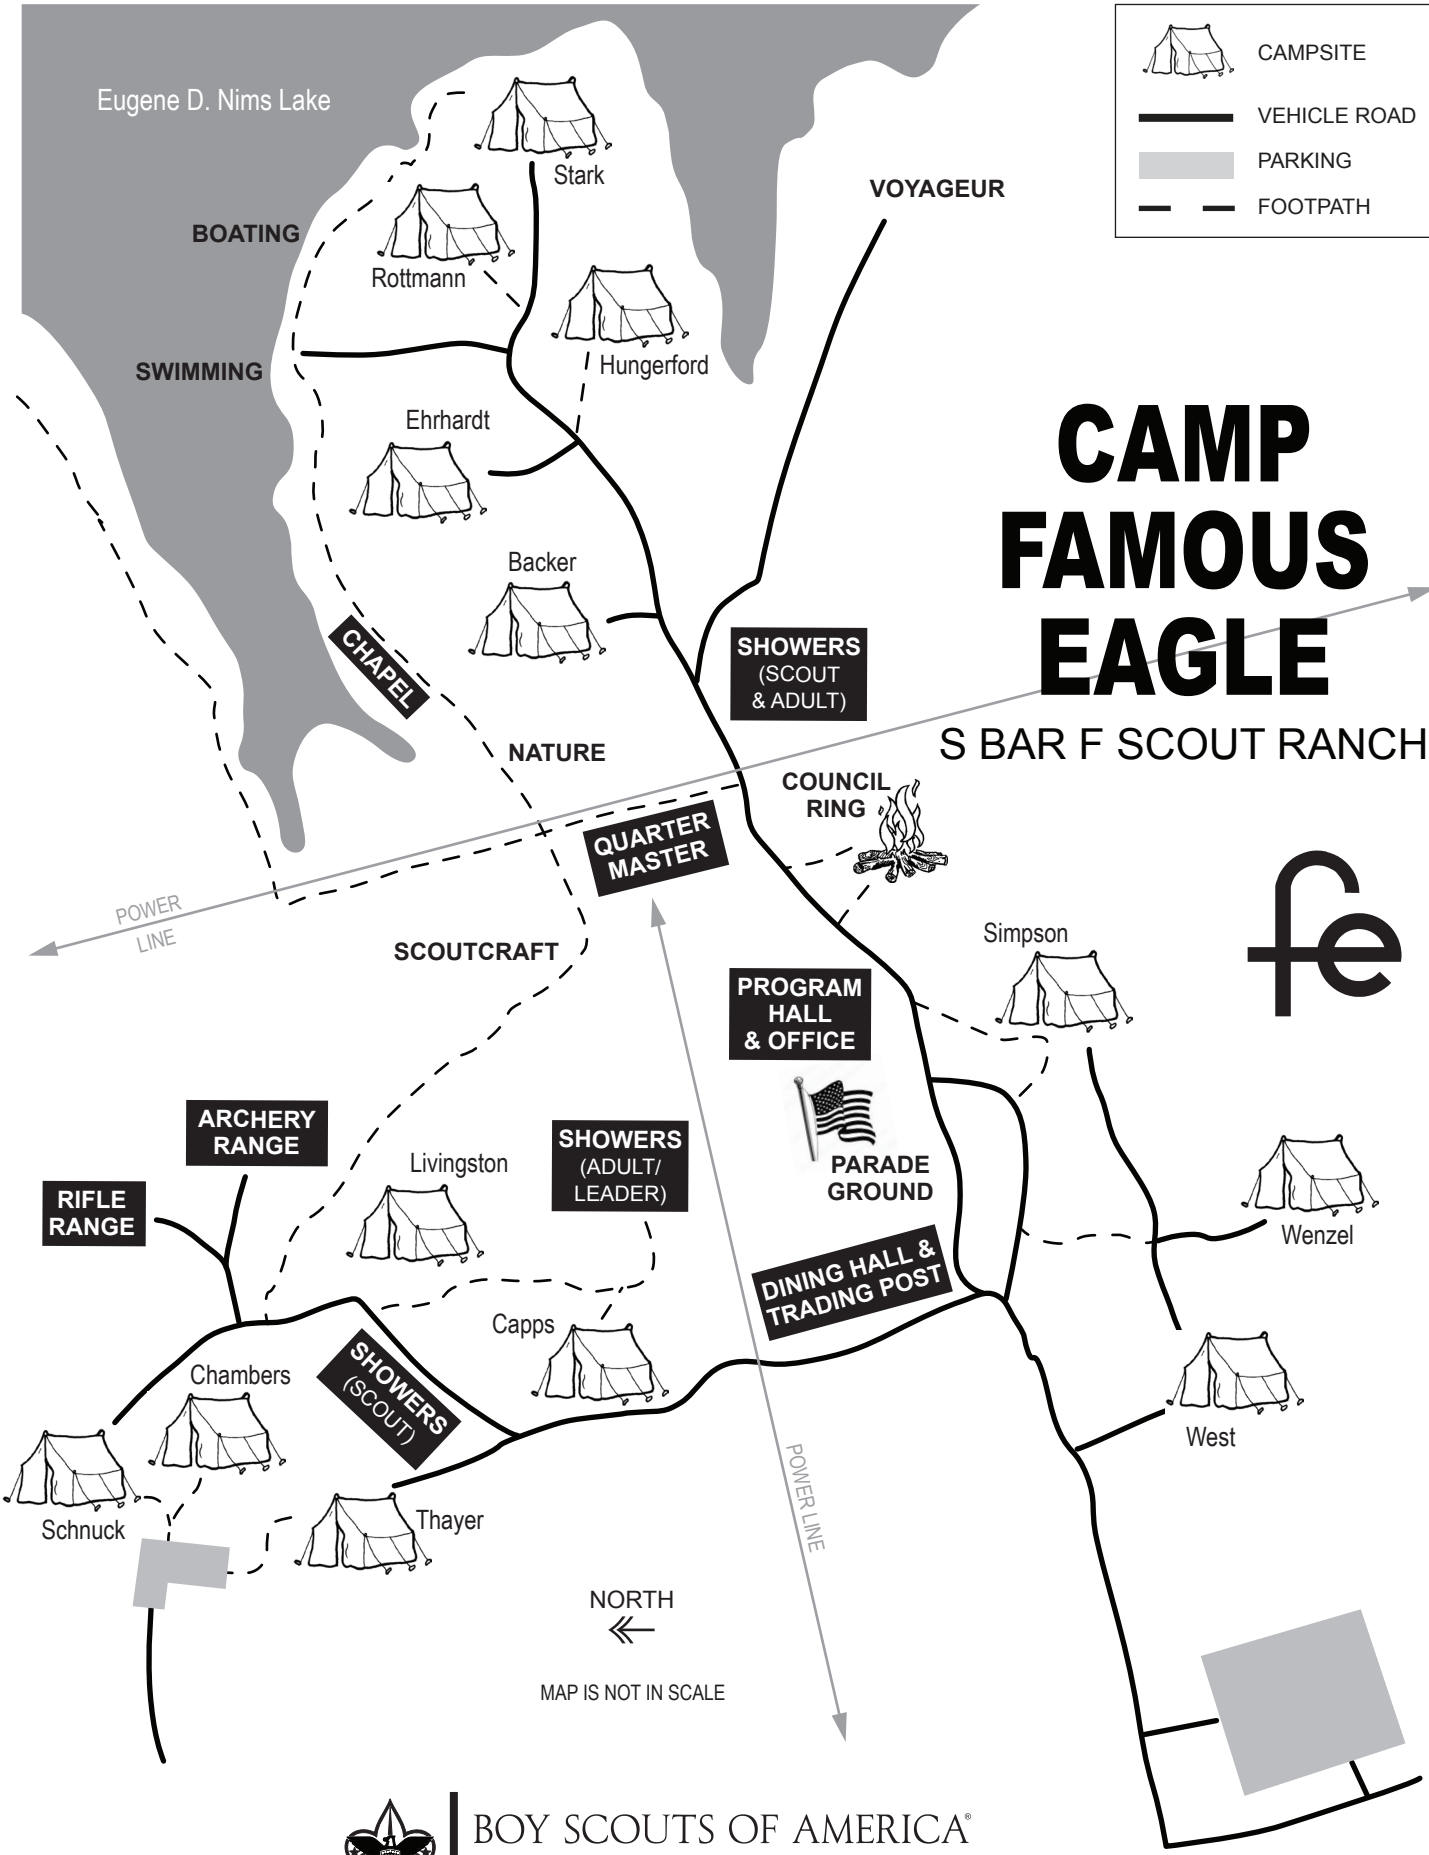

	CAMPSITE
	VEHICLE ROAD
	PARKING
	FOOTPATH

# CAMP FAMOUS EAGLE

S BAR F SCOUT RANCH

MAP IS NOT IN SCALE

BOY SCOUTS OF AMERICA®  
GREATER ST. LOUIS AREA COUNCIL